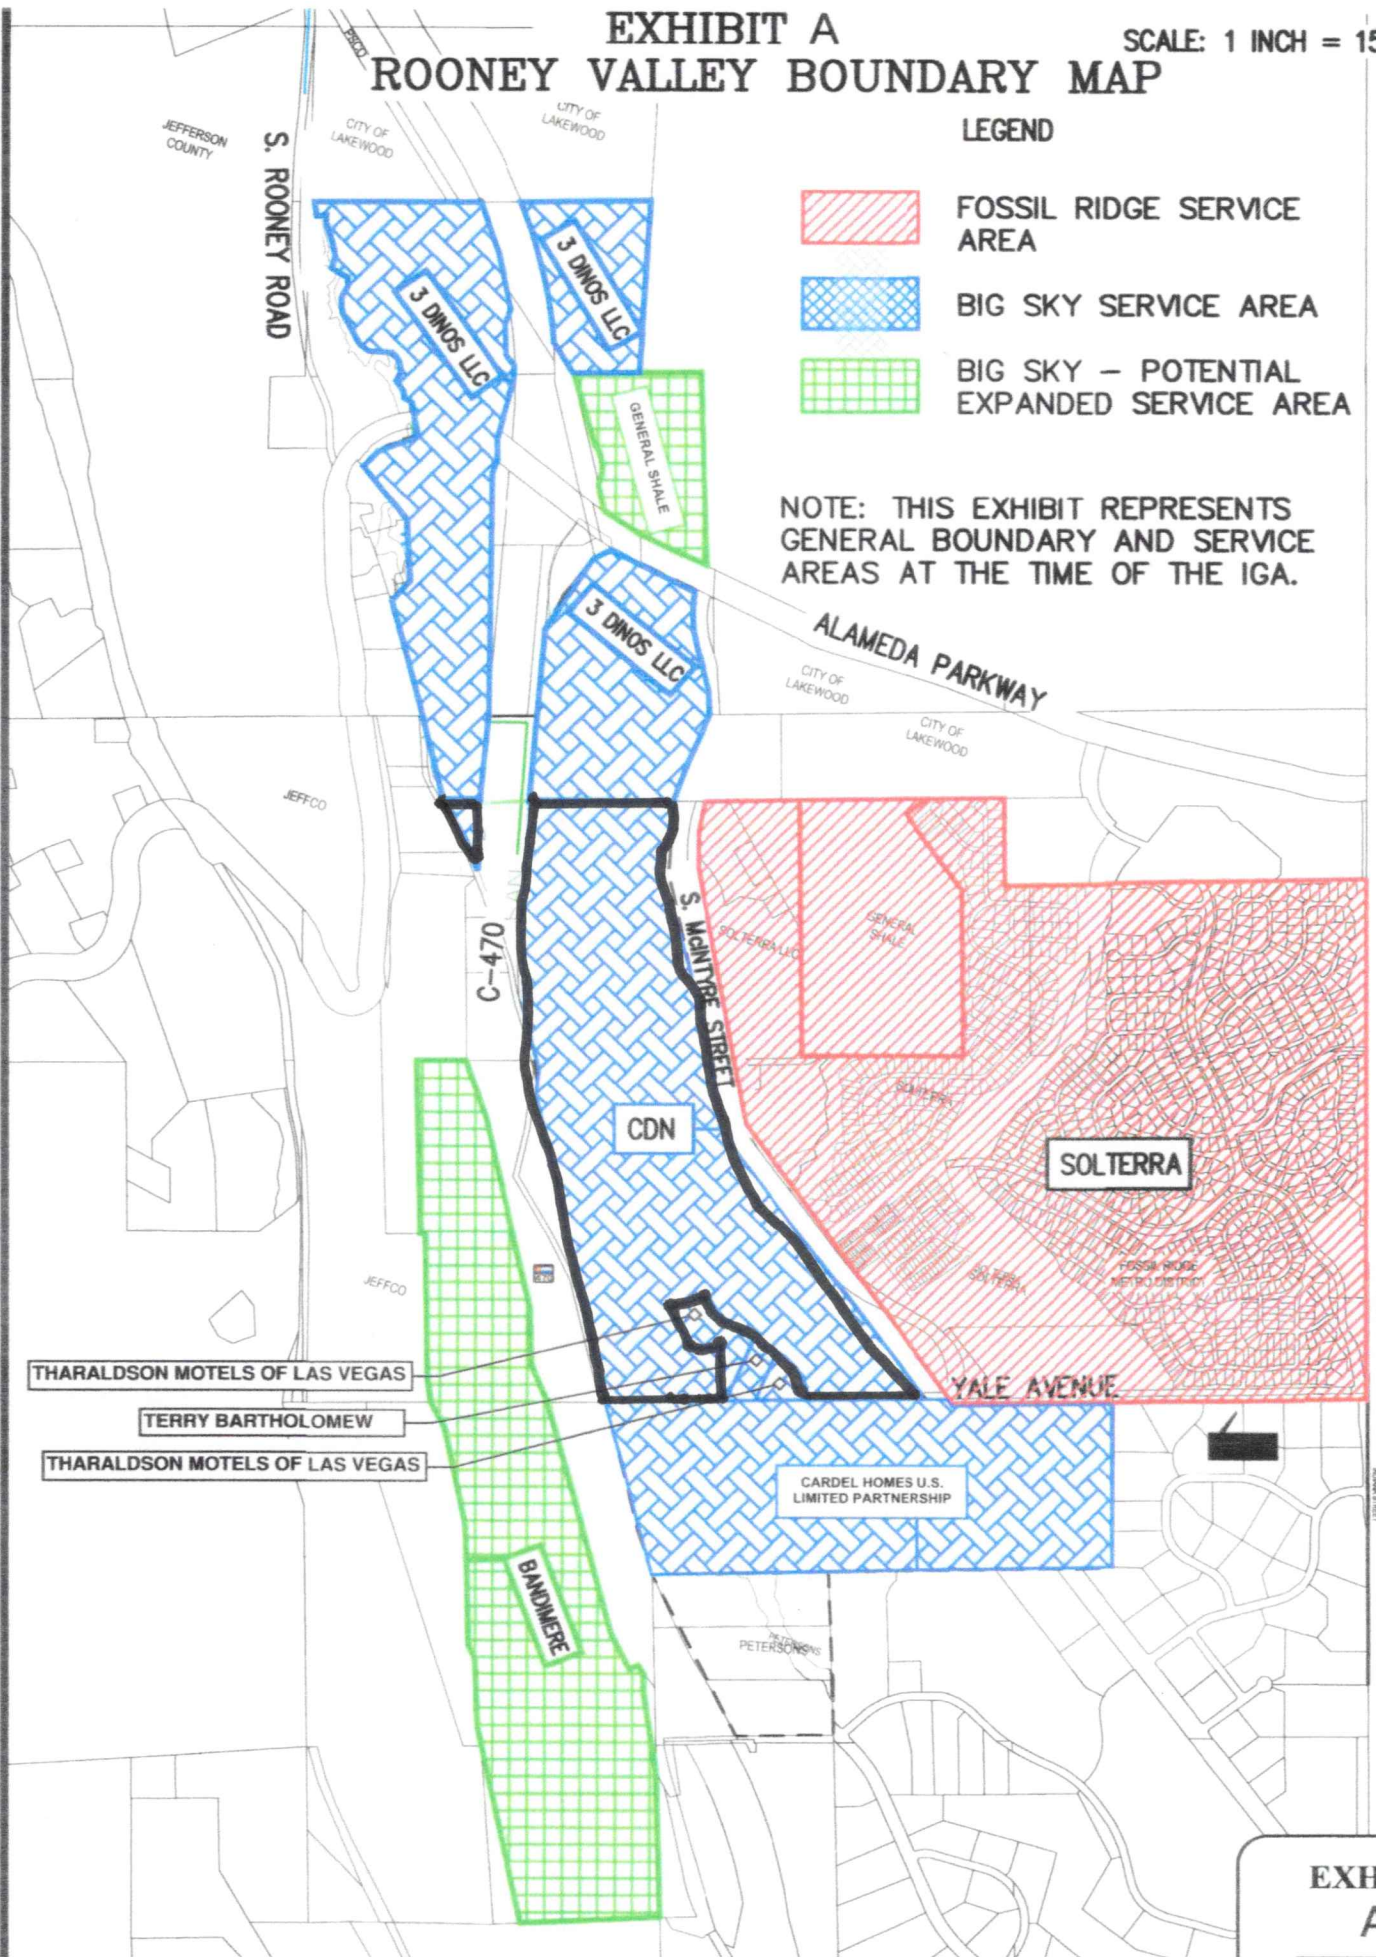

# EXHIBIT A ROONEY VALLEY BOUNDARY MAP

SCALE: 1 INCH = 1500 FT

## LEGEND

-  FOSSIL RIDGE SERVICE AREA
-  BIG SKY SERVICE AREA
-  BIG SKY - POTENTIAL EXPANDED SERVICE AREA

NOTE: THIS EXHIBIT REPRESENTS GENERAL BOUNDARY AND SERVICE AREAS AT THE TIME OF THE IGA.

GREEN MOUNTAIN WATER AND SANITATION DISTRICT