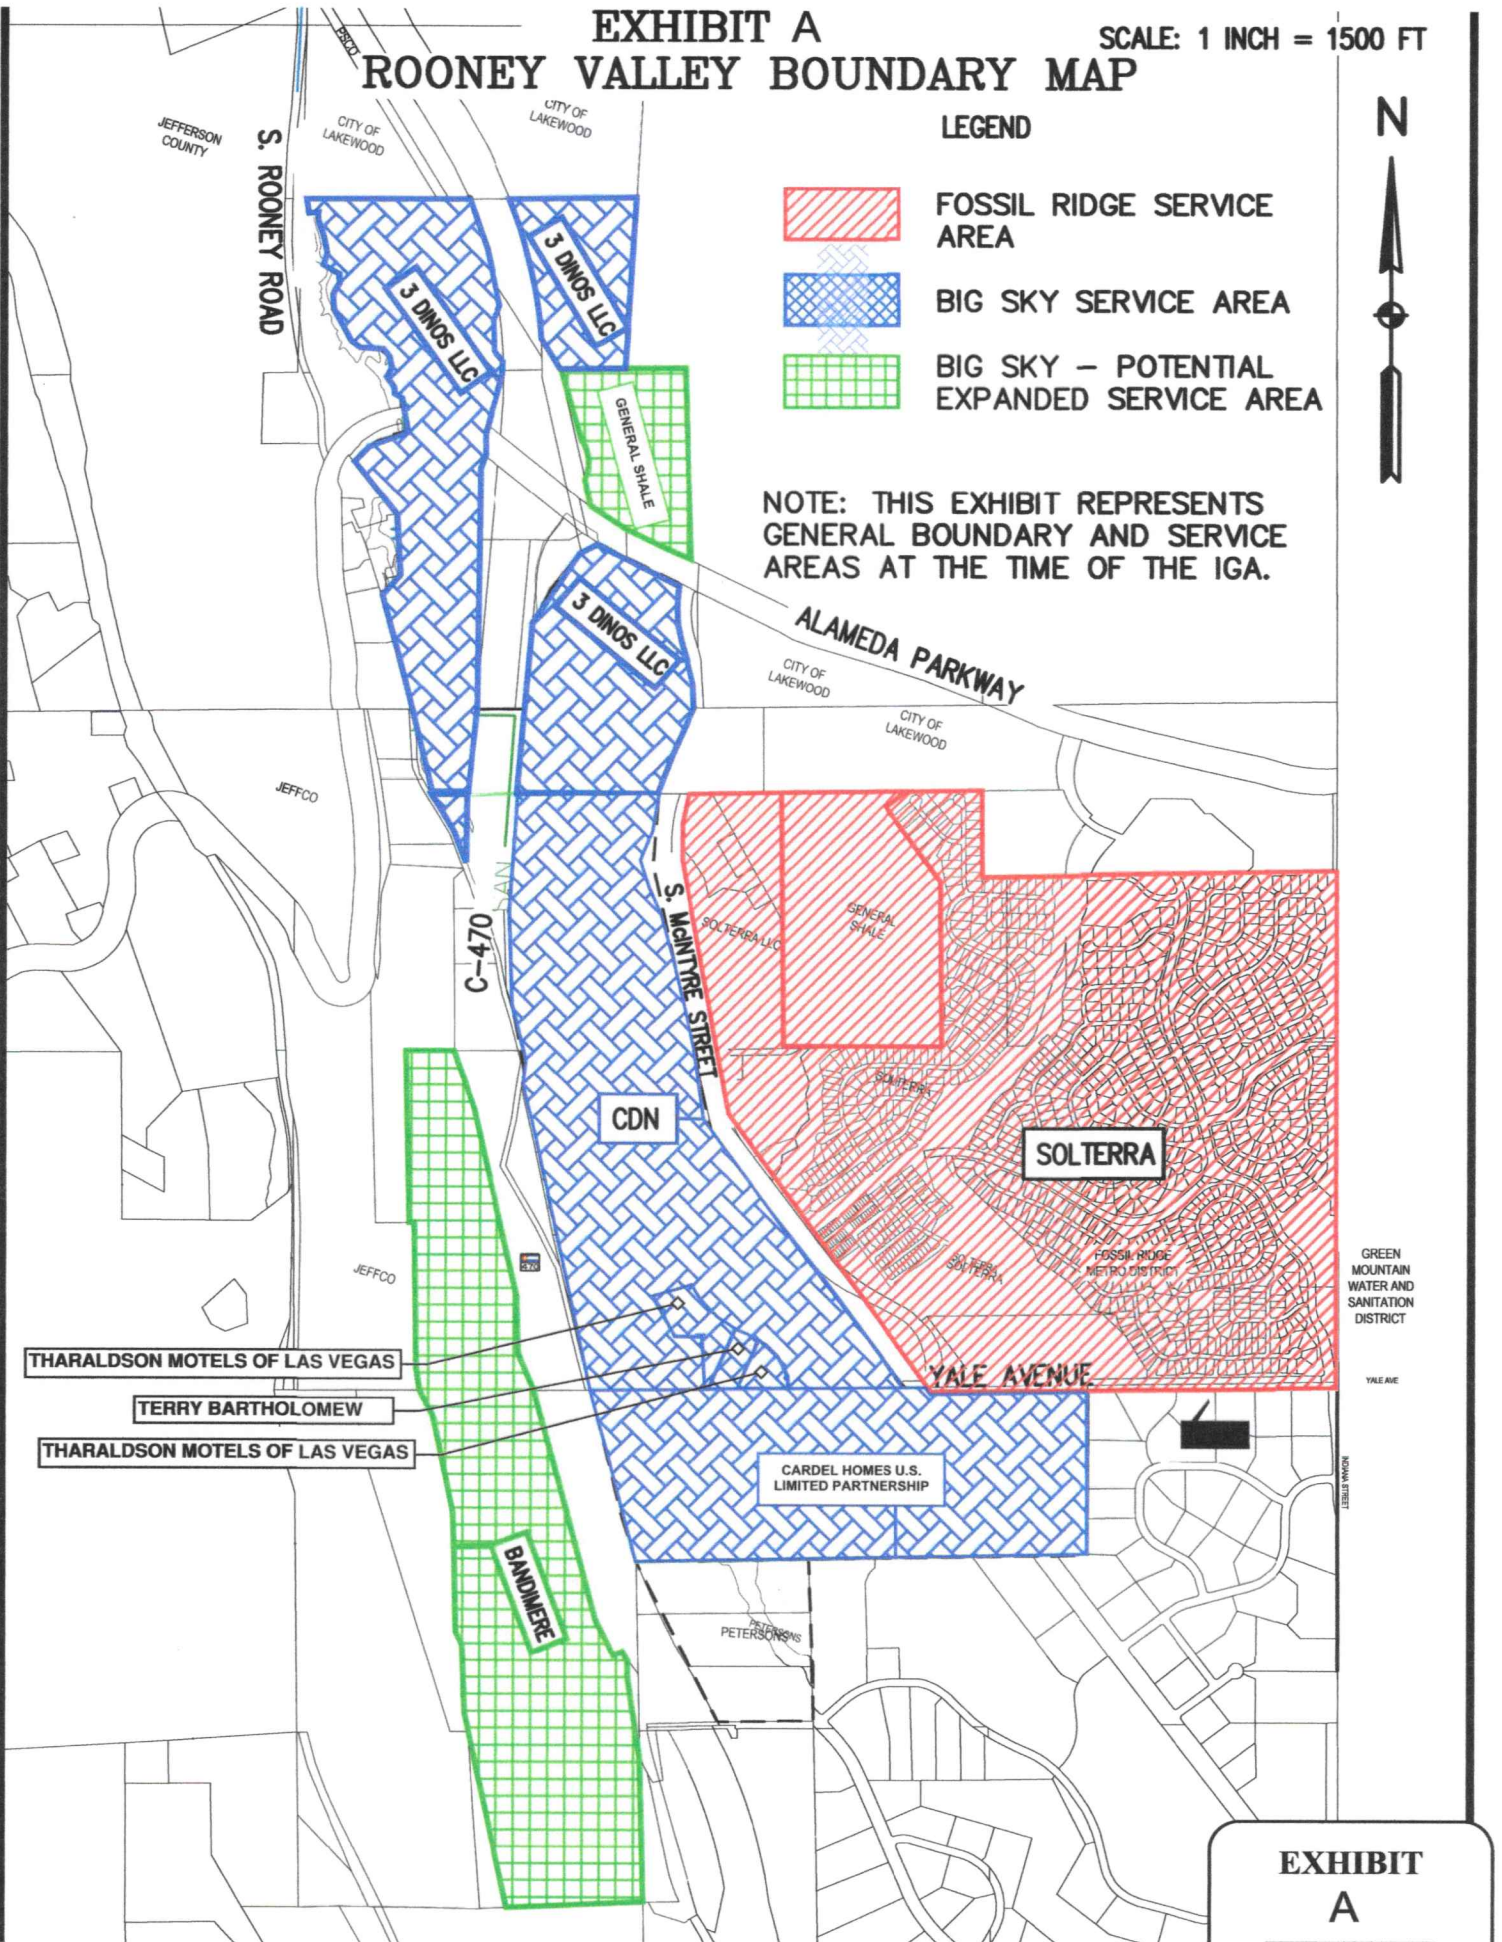

EXHIBIT A ROONEY VALLEY BOUNDARY MAP

SCALE: 1 INCH = 1500 FT

LEGEND

-  FOSSIL RIDGE SERVICE AREA
-  BIG SKY SERVICE AREA
-  BIG SKY - POTENTIAL EXPANDED SERVICE AREA

NOTE: THIS EXHIBIT REPRESENTS GENERAL BOUNDARY AND SERVICE AREAS AT THE TIME OF THE IGA.

**EXHIBIT
A**